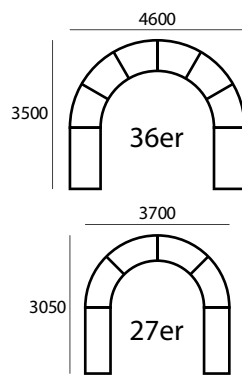

Astra Roundhouse Straight Bench

Optional Extras

	Add
Add set up charge for non-standard sizes	$40.00
Add top with radius corners	$50.00
Add extra fixed height. Maximum 1100mm	$40.00
Add Castors (Per Leg)	$15.00
Add Wheels (Per Leg)	$25.00
Levelling Feet (Per Leg)	$7.00

Astra Roundhouse

EDUCATION PRICELIST RED MAR 2026 V3
www.maticfurniture.com.au