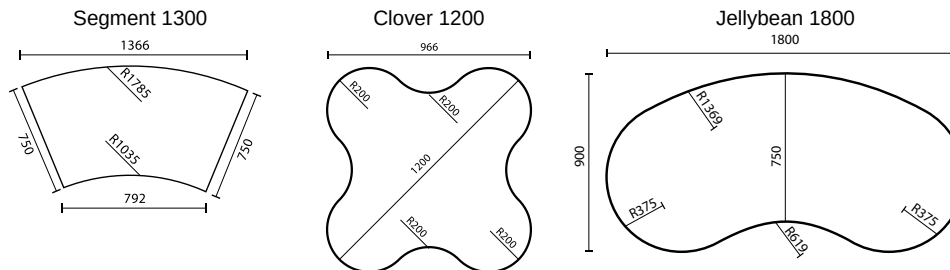

Table Frame Only		Frame
BEA 50 18 90 F	Jellybean 1800 w/50mm Round	$203.00
BEA 38 18 90 F	Jellybean 1800 w/38mm Round	$203.00
BEA 32 18 90 F	Jellybean 1800 w/32mm Square	$195.00
BEA 40 18 90 F	Jellybean 1800 w/40mm Square Adj	$243.00
BEA 42 18 90 F	Jellybean 1800 w/42mm Round Adj	$253.00

Segment Table

18mm Melamine Top		Standard	Extended
SEG 50 13 18	Segment 1300 w/50mm Round	$369.00	$378.00
SEG 38 13 18	Segment 1300 w/38mm Round	$369.00	$378.00
SEG 32 13 18	Segment 1300 w/32mm Square	$354.00	$362.00
SEG 40 13 18	Segment 1300 w/40mm Square Adj	$409.00	$418.00
SEG 42 13 18	Segment 1300 w/42mm Round Adj	$419.00	$428.00

25mm Melamine Top		Standard	Extended
SEG 50 13 25	Segment 1300 w/50mm Round	$378.00	$387.00
SEG 38 13 25	Segment 1300 w/38mm Round	$378.00	$387.00
SEG 32 13 25	Segment 1300 w/32mm Square	$362.00	$371.00
SEG 40 13 25	Segment 1300 w/40mm Square Adj	$418.00	$427.00
SEG 42 13 25	Segment 1300 w/42mm Round Adj	$428.00	$437.00

Table Frame Only		Frame
SEG 50 13 F	Segment 1300 w/50mm Round	$202.00
SEG 38 13 F	Segment 1300 w/38mm Round	$202.00
SEG 32 13 F	Segment 1300 w/32mm Square	$186.00
SEG 40 13 F	Segment 1300 w/40mm Square Adj	$242.00
SEG 42 13 F	Segment 1300 w/42mm Round Adj	$252.00

Optional Extras	Add
Add set up charge for non-standard sizes	$40.00
Add top with radius corners	$50.00
Add extra fixed height. Maximum 1100mm	$40.00
Add extra adjustable height. Maximum 1020mm	$45.00
Add Castors (Per Leg)	$15.00
Add Wheels (Per Leg)	$25.00
Levelling Feet (Per Leg)	$7.00

Clover, Segment & Jellybean

EDUCATION PRICELIST RED MAR 2026 V3
www.maticfurniture.com.au

Minimum Order Applies! A surcharge will be incurred if the total cost of Melamine is less than $150
Terms: Add 10% GST to all of the above prices, net 30 days.
Delivery: F.I.S Sydney Metropolitan, F.O.B Country.