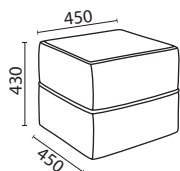

Square Ottoman

OTT CU 45 45 43

450W x 450D x 430Hmm

White (1.5M)	$235.00
A	$257.00
B	$265.00
C	$274.00
D	$304.00