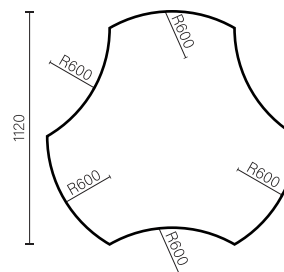

Puzzle 1120