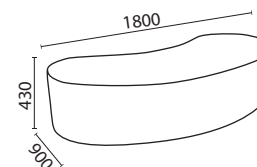

Round Ottoman

OTT ROU 50 D 43

500D x 430H

White (1.7M)	\$218.00
A	\$244.00
B	\$252.00
C	\$262.00
D	\$296.00

Kidney Ottoman

OTT KID 18 90 43

1800L x 900W x 430Hmm

White (4.5M)	\$936.00
A	\$1,004.00
B	\$1,026.00
C	\$1,053.00
D	\$1,143.00