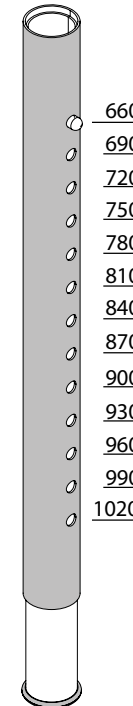

Round 42 Counter