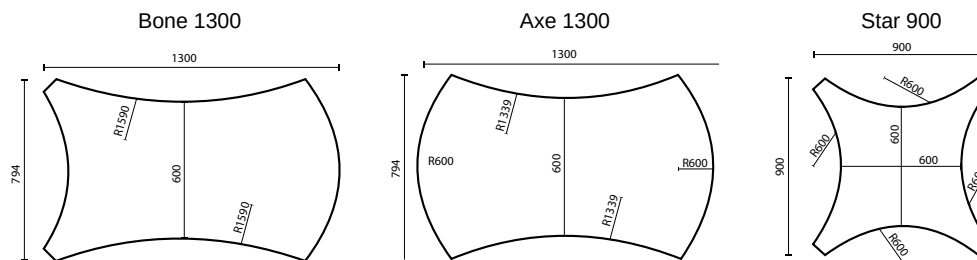

25mm Melamine Top

		Standard	Extended
STA 50 90 25	Star 900 w/50mm Round	$275.00	$281.00
STA 38 90 25	Star 900 w/38mm Round	$275.00	$281.00
STA 32 90 25	Star 900 w/32mm Square	$264.00	$270.00
STA 40 90 25	Star 900 w/40mm Square Adj	$315.00	$321.00
STA 42 90 25	Star 900 w/42mm Round Adj	$325.00	$331.00

Table Frame Only

		Frame
STA 50 90 F	Star 900 w/50mm Round	$154.00
STA 38 90 F	Star 900 w/38mm Round	$154.00
STA 32 90 F	Star 900 w/32mm Square	$144.00
STA 40 90 F	Star 900 w/40mm Square Adj	$194.00
STA 42 90 F	Star 900 w/42mm Round Adj	$204.00

Axe Table

18mm Melamine Top

		Standard	Extended
AXE 50 13 18	Axe 1300 w/50mm Round	$296.00	$304.00
AXE 38 13 18	Axe 1300 w/38mm Round	$296.00	$304.00
AXE 32 13 18	Axe 1300 w/32mm Square	$288.00	$295.00
AXE 40 13 18	Axe 1300 w/40mm Square Adj	$336.00	$344.00
AXE 42 13 18	Axe 1300 w/42mm Round Adj	$346.00	$354.00

25mm Melamine Top

		Standard	Extended
AXE 50 13 25	Axe 1300 w/50mm Round	$311.00	$319.00
AXE 38 13 25	Axe 1300 w/38mm Round	$311.00	$319.00
AXE 32 13 25	Axe 1300 w/32mm Square	$302.00	$310.00
AXE 40 13 25	Axe 1300 w/40mm Square Adj	$351.00	$359.00
AXE 42 13 25	Axe 1300 w/42mm Round Adj	$361.00	$369.00

Table Frame Only

		Frame
AXE 50 13 F	Axe 1300 w/50mm Round	$150.00
AXE 38 13 F	Axe 1300 w/38mm Round	$150.00
AXE 32 13 F	Axe 1300 w/32mm Square	$141.00
AXE 40 13 F	Axe 1300 w/40mm Square Adj	$190.00
AXE 42 13 F	Axe 1300 w/42mm Round Adj	$200.00

Optional Extras

	Add
Add set up charge for non-standard sizes	$40.00
Add top with radius corners	$50.00
Add extra fixed height. Maximum 1100mm	$40.00
Add extra adjustable height. Maximum 1020mm	$45.00
Add Castors (Per Leg)	$15.00
Add Wheels (Per Leg)	$25.00
Levelling Feet (Per Leg)	$7.00

Bone, Star & Axe

EDUCATION PRICELIST RED MAR 2026 V3
www.maticfurniture.com.au