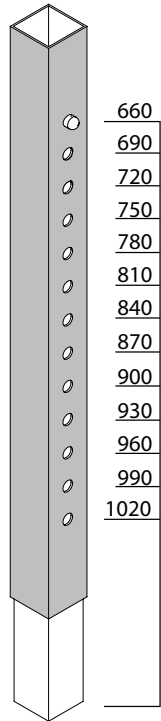

Each of our products is assigned a code number that is referenced on our pricelist. The anatomy of our code number is as follows.

QUA 50 90 25 18

Quadrant Table

50mm Round Legs
900mm Radius
250mm Cutout
18mm Top

Quadrant Table With 18mm Top

- QUA **50** 90 25 18 **50mm Dia Round Legs**
- QUA **38** 90 25 18 **38mm Dia Round Legs**
- QUA **32** 90 25 18 **32x32mm Square Legs**
- QUA **40** 90 25 18 **40x40mm Square Legs**
- QUA **42** 90 25 18 **42mm Dia Round Legs**

Adjustable Square 40

Cylinder Size: 40mm x 40mm SHS
 Insert Size: 36mm x 36mm SHS
 Table Height: 520mm to 790mm
 Counter Height: 660mm to 1020mm

Square 40 Table

Square 40 Counter

Adjustable Round 42

Cylinder Size: 42mm Dia RHS
 Insert Size: 38mm Dia RHS
 Table Height: 520mm to 790mm
 Counter Height: 660mm to 1020mm

Round 42 Table

Round 42 Counter

Table Height Guide

To ensure that your collaborative table is correctly sized for your customers, we have included a height diagram which outlines the required table and chair height for each school grade. The following table diagrams are in reference to the **Code 40 Adjustable Height** leg with an 18mm Top.