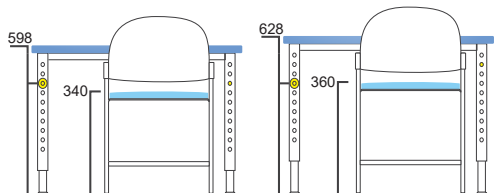

Adjustable Square 40

Cylinder Size: 40mm x 40mm SHS
 Insert Size: 36mm x 36mm SHS
 Table Height: 520mm to 790mm
 Counter Height: 660mm to 1020mm

Square 40 Table

Square 40 Counter

Adjustable Round 42

Cylinder Size: 42mm Dia RHS
 Insert Size: 38mm Dia RHS
 Table Height: 520mm to 790mm
 Counter Height: 660mm to 1020mm

Round 42 Table

Round 42 Counter

Table Height Guide

To ensure that your collaborative table is correctly sized for your customers, we have included a height diagram which outlines the required table and chair height for each school grade. The following table diagrams are in reference to the **Code 40 Adjustable Height** leg with an 18mm Top.

Size Category 1

Age: 4-6
Table Height: 538-568
Chair Height: 300-330

Size Category 2

Age: 6-8
Table Height: 598-628
Chair Height: 340-360

Size Category 3

Age: 8-11
Table Height: 658-688
Chair Height: 370-400

Size Category 4

Age: 11-14
Table Height: 718-748
Chair Height: 420-450

Size Category 5

Age: 14-18
Table Height: 778-808
Chair Height: 450-480

The above diagrams are based off the European Furniture Standards BS EN 1729