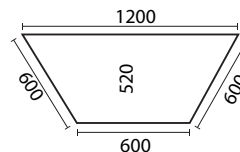

Frame
TZM 50 15 65 F	Trapezium 1500 w/50mm Round	$211.00
TZM 38 15 65 F	Trapezium 1500 w/38mm Round	$211.00
TZM 32 15 65 F	Trapezium 1500 w/32mm Square	$196.00
TZM 40 15 65 F	Trapezium 1500 w/40mm Square Adj	$251.00
TZM 42 15 65 F	Trapezium 1500 w/42mm Round Adj	$261.00

TZM 50 12 52 F	Trapezium 1200 w/50mm Round	$196.00
TZM 38 12 52 F	Trapezium 1200 w/38mm Round	$196.00
TZM 32 12 52 F	Trapezium 1200 w/32mm Square	$180.00
TZM 40 12 52 F	Trapezium 1200 w/40mm Square Adj	$236.00
TZM 42 12 52 F	Trapezium 1200 w/42mm Round Adj	$246.00

Spade Table

18mm Melamine Top

		Standard	Extended
SPA 50 12 18	Spade 1200 w/50mm Round	$328.00	$336.00
SPA 38 12 18	Spade 1200 w/38mm Round	$328.00	$336.00
SPA 32 12 18	Spade 1200 w/32mm Square	$318.00	$327.00
SPA 40 12 18	Spade 1200 w/40mm Square Adj	$368.00	$376.00
SPA 42 12 18	Spade 1200 w/42mm Round Adj	$378.00	$386.00

		Standard	Extended
SPA 50 12 25	Spade 1200 w/50mm Round	$345.00	$354.00
SPA 38 12 25	Spade 1200 w/38mm Round	$345.00	$354.00
SPA 32 12 25	Spade 1200 w/32mm Square	$336.00	$345.00
SPA 40 12 25	Spade 1200 w/40mm Square Adj	$385.00	$394.00
SPA 42 12 25	Spade 1200 w/42mm Round Adj	$395.00	$404.00

		Frame
SPA 50 12 F	Spade 1200 w/50mm Round	$157.00
SPA 38 12 F	Spade 1200 w/38mm Round	$157.00
SPA 32 12 F	Spade 1200 w/32mm Square	$148.00
SPA 40 12 F	Spade 1200 w/40mm Square Adj	$197.00
SPA 42 12 F	Spade 1200 w/42mm Round Adj	$207.00

Trapezium 1200