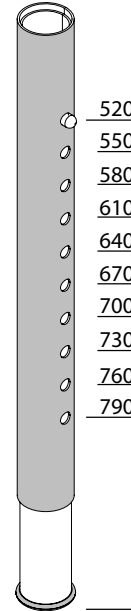

Each of our products is assigned a code number that is referenced on our pricelist. The anatomy of our code number is as follows.

QUA 50 90 25 18

Quadrant Table

50mm Round Legs
900mm Radius
250mm Cutout
18mm Top

Quadrant Table With 18mm Top

- QUA **50** 90 25 18 **50mm Dia Round Legs**
- QUA **38** 90 25 18 **38mm Dia Round Legs**
- QUA **32** 90 25 18 **32x32mm Square Legs**
- QUA **40** 90 25 18 **40x40mm Square Legs**
- QUA **42** 90 25 18 **42mm Dia Round Legs**

Adjustable Square 40

Cylinder Size: 40mm x 40mm SHS
 Insert Size: 36mm x 36mm SHS
 Table Height: 520mm to 790mm
 Counter Height: 660mm to 1020mm

Square 40 Table

Square 40 Counter

Adjustable Round 42

Cylinder Size: 42mm Dia RHS
 Insert Size: 38mm Dia RHS
 Table Height: 520mm to 790mm
 Counter Height: 660mm to 1020mm

Size Category 1

Age: 4-6
Table Height: 538-568
Chair Height: 300-330

Size Category 2

Age: 6-8
Table Height: 598-628
Chair Height: 340-360

Size Category 3

Age: 8-11
Table Height: 658-688
Chair Height: 370-400