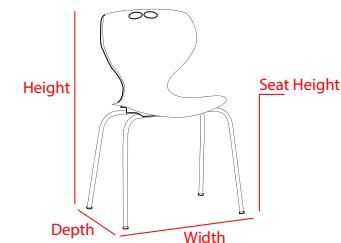

Edutech Four Leg

Code	Price	Seat Height	Height	Width	Depth
EDU 4L 46	$91.00	460	810	505	470
EDU 4L 42	$90.00	420	785	500	470
EDU 4L 38	$89.00	380	685	435	390
EDU 4L 35	$88.00	350	685	420	360
EDU 4L 31	$87.00	310	580	370	325
EDU 4L 26	$86.00	260	630	355	285

Edutech Sled Base

EDU SL 46	$99.00	460	590	430	430
EDU SL 42	$98.00	420	850	430	430
EDU SL 38	$97.00	380	705	325	325
EDU SL 35	$96.00	350	665	315	315
EDU SL 31	$95.00	310	575	265	265
EDU SL 26	$94.00	260	515	265	265

Edutech Cantilever

EDU C 46	$99.00	460	820	505	525
EDU C 42	$98.00	420	790	500	520
EDU C 38	$97.00	380	700	430	435
EDU C 35	$96.00	350	670	420	415
EDU C 31	$95.00	310	575	390	340
EDU C 26	$94.00	260	515	255	255

Edutech Bar Stool

EDU B 74	$140.00	740	1115	495	480
EDU B 65	$139.00	650	1025	495	480

Please check on the availability of stock when ordering any of our Edutech range of student chairs

Pricing Conditions

Terms: Add 10% GST to all of the above prices, net 30 days
Palletising: Available by request for items that are imported & boxed, a $50+gst per pallet charge applies
Delivery: F.I.S Sydney Metropolitan, F.O.B Country.

Edutech Range

EDUCATION PRICELIST RED MAR 2026 V3
www.maticfurniture.com.au