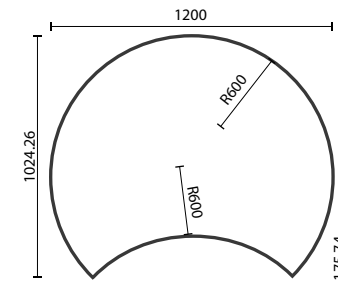

Apple Table

18mm Melamine Top		Standard	Extended
APP 50 12 18	Apple 1200 w/50mm Round	$322.00	$331.00
APP 38 12 18	Apple 1200 w/38mm Round	$322.00	$331.00
APP 32 12 18	Apple 1200 w/32mm Square	$312.00	$321.00
APP 40 12 18	Apple 1200 w/40mm Square Adj	$362.00	$371.00
APP 42 12 18	Apple 1200 w/42mm Round Adj	$372.00	$381.00

APP 50 90 18	Apple 900 w/50mm Round	$254.00	$260.00
APP 38 90 18	Apple 900 w/38mm Round	$254.00	$260.00
APP 32 90 18	Apple 900 w/32mm Square	$245.00	$250.00
APP 40 90 18	Apple 900 w/40mm Square Adj	$294.00	$300.00
APP 42 90 18	Apple 900 w/42mm Round Adj	$304.00	$310.00

25mm Melamine Top		Standard	Extended
APP 50 12 25	Apple 1200 w/50mm Round	$339.00	$348.00
APP 38 12 25	Apple 1200 w/38mm Round	$339.00	$348.00
APP 32 12 25	Apple 1200 w/32mm Square	$329.00	$338.00
APP 40 12 25	Apple 1200 w/40mm Square Adj	$379.00	$388.00
APP 42 12 25	Apple 1200 w/42mm Round Adj	$389.00	$398.00

APP 50 90 25	Apple 900 w/50mm Round	$265.00	$271.00
APP 38 90 25	Apple 900 w/38mm Round	$265.00	$271.00
APP 32 90 25	Apple 900 w/32mm Square	$256.00	$262.00
APP 40 90 25	Apple 900 w/40mm Square Adj	$305.00	$311.00
APP 42 90 25	Apple 900 w/42mm Round Adj	$315.00	$321.00

Table Frame Only		Frame
APP 50 12 F	Apple 1200 w/50mm Round	$152.00
APP 38 12 F	Apple 1200 w/38mm Round	$152.00
APP 32 12 F	Apple 1200 w/32mm Square	$141.00
APP 40 12 F	Apple 1200 w/40mm Square Adj	$192.00
APP 42 12 F	Apple 1200 w/42mm Round Adj	$202.00

APP 50 90 F	Apple 900 w/50mm Round	$145.00
APP 38 90 F	Apple 900 w/38mm Round	$145.00
APP 32 90 F	Apple 900 w/32mm Square	$135.00
APP 40 90 F	Apple 900 w/40mm Square Adj	$185.00
APP 42 90 F	Apple 900 w/42mm Round Adj	$195.00

Truss Table