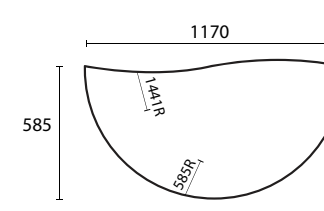

Half Circle Flag 12