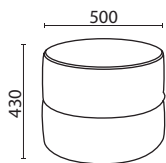

Round Ottoman

OTT ROU 50 D 43

500D x 430H

White (1.7M)	\$218.00
A	\$244.00
B	\$252.00
C	\$262.00
D	\$296.00

Kidney Ottoman

OTT KID 18 90 43

1800L x 900W x 430Hmm

White (4.5M)	\$936.00
A	\$1,004.00
B	\$1,026.00
C	\$1,053.00
D	\$1,143.00