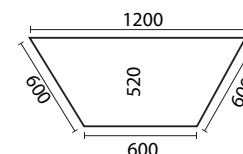

Optional Extras	Add
Add set up charge for non-standard sizes	$40.00
Add top with radius corners	$50.00
Add extra fixed height. Maximum 1100mm	$40.00
Add Castors (Per Leg)	$15.00
Add Wheels (Per Leg)	$25.00
Levelling Feet (Per Leg)	$7.00
Braces	
Add "H" or "U" Brace - Up to 1800mm	$150.00
Add "O" Brace - Up to 1800mm	$180.00