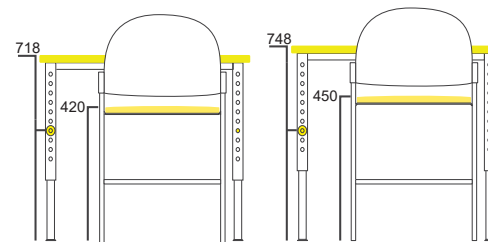

Adjustable Square 40

Cylinder Size: 40mm x 40mm SHS
 Insert Size: 36mm x 36mm SHS
 Table Height: 520mm to 790mm
 Counter Height: 660mm to 1020mm

Square 40 Table

Square 40 Counter

Adjustable Round 42

Cylinder Size: 42mm Dia RHS
 Insert Size: 38mm Dia RHS
 Table Height: 520mm to 790mm
 Counter Height: 660mm to 1020mm

Round 42 Table

Round 42 Counter

Table Height Guide

To ensure that your collaborative table is correctly sized for your customers, we have included a height diagram which outlines the required table and chair height for each school grade. The following table diagrams are in reference to the **Code 40 Adjustable Height** leg with an 18mm Top.

Size Category 1

Age: 4-6
Table Height: 538-568
Chair Height: 300-330

Size Category 2

Age: 6-8
Table Height: 598-628
Chair Height: 340-360

Size Category 3

Age: 8-11
Table Height: 658-688
Chair Height: 370-400

Size Category 4

Age: 11-14
Table Height: 718-748
Chair Height: 420-450

Size Category 5

Age: 14-18
Table Height: 778-808
Chair Height: 450-480

The above diagrams are based off the European Furniture Standards BS EN 1729