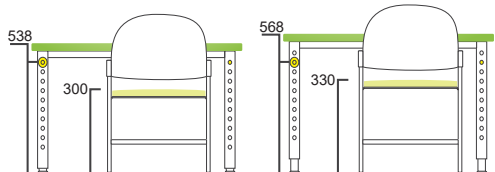

Adjustable Square 40

Cylinder Size: 40mm x 40mm SHS
 Insert Size: 36mm x 36mm SHS
 Table Height: 520mm to 790mm
 Counter Height: 660mm to 1020mm

Square 40 Table

Square 40 Counter

Adjustable Round 42

Cylinder Size: 42mm Dia RHS
 Insert Size: 38mm Dia RHS
 Table Height: 520mm to 790mm
 Counter Height: 660mm to 1020mm

Round 42 Table

Round 42 Counter

Table Height Guide

To ensure that your collaborative table is correctly sized for your customers, we have included a height diagram which outlines the required table and chair height for each school grade. The following table diagrams are in reference to the **Code 40 Adjustable Height** leg with an 18mm Top.

Size Category 1

Age: 4-6
Table Height: 538-568
Chair Height: 300-330

Size Category 2

Age: 6-8
Table Height: 598-628
Chair Height: 340-360

Size Category 3

Age: 8-11
Table Height: 658-688
Chair Height: 370-400

Size Category 4

Age: 11-14
Table Height: 718-748
Chair Height: 420-450

Size Category 5

Age: 14-18
Table Height: 778-808
Chair Height: 450-480

The above diagrams are based off the European Furniture Standards BS EN 1729