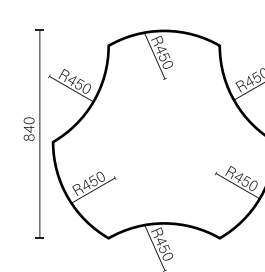

Puzzle Table

18mm Melamine Top

		Standard	Extended
PUZ 50 11 18	Puzzle 1120L x 713H x 18mm Top w/50mm Round	$378.00	$389.00
PUZ 38 11 18	Puzzle 1120L x 713H x 18mm Top w/38mm Round	$378.00	$389.00
PUZ 32 11 18	Puzzle 1120L x 713H x 18mm Top w/32mm Square	$372.00	$384.00
PUZ 40 11 18	Puzzle 1120L x 18mm Top w/40mm Square Adj.	$408.00	$419.00
PUZ 42 11 18	Puzzle 1120L x 18mm Top w/42mm Round Adj.	$415.00	$427.00

PUZ 50 84 18	Puzzle 840L x 713H x 18mm Top w/50mm Round	$308.00	$316.00
PUZ 38 84 18	Puzzle 840L x 713H x 18mm Top w/38mm Round	$308.00	$316.00
PUZ 32 84 18	Puzzle 840L x 713H x 18mm Top w/32mm Square	$302.00	$310.00
PUZ 40 84 18	Puzzle 840L x 18mm Top w/40mm Square Adj.	$338.00	$346.00
PUZ 42 84 18	Puzzle 840L x 18mm Top w/42mm Round Adj.	$345.00	$353.00

25mm Melamine Top

		Standard	Extended
PUZ 50 11 25	Puzzle 1120L x 720H x 25mm Top w/50mm Round	$385.00	$397.00
PUZ 38 11 25	Puzzle 1120L x 720H x 25mm Top w/38mm Round	$385.00	$397.00
PUZ 32 11 25	Puzzle 1120L x 720H x 25mm Top w/32mm Square	$380.00	$392.00
PUZ 40 11 25	Puzzle 1120L x 25mm Top w/40mm Square Adj.	$415.00	$427.00
PUZ 42 11 25	Puzzle 1120L x 25mm Top w/42mm Round Adj.	$423.00	$435.00

PUZ 50 84 25	Puzzle 840L x 720H x 25mm Top w/50mm Round	$312.00	$320.00
PUZ 38 84 25	Puzzle 840L x 720H x 25mm Top w/38mm Round	$312.00	$320.00
PUZ 32 84 25	Puzzle 840L x 720H x 25mm Top w/32mm Square	$306.00	$315.00
PUZ 40 84 25	Puzzle 840L x 25mm Top w/40mm Square Adj.	$342.00	$350.00
PUZ 42 84 25	Puzzle 840L x 25mm Top w/42mm Round Adj.	$349.00	$358.00

Table Frame Only

		Frame
PUZ 50 11 F	Frame for 1120L Top x 695H w/50mm Round	$154.00
PUZ 38 11 F	Frame for 1120L Top x 695H w/38mm Round	$154.00
PUZ 32 11 F	Frame for 1120L Top x 695H w/32mm Square	$148.00
PUZ 40 11 F	Frame for 1120L Top w/40mm Square Adj.	$184.00
PUZ 42 11 F	Frame for 1120L Top w/42mm Round Adj.	$191.00