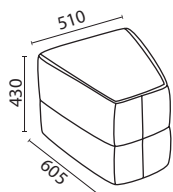

Slice Ottoman

OTT SLI 60 51 43

270-510W x 605D x 430Hmm

White (2.6M)	$235.00
A	$274.00
B	$287.00
C	$302.00
D	$354.00