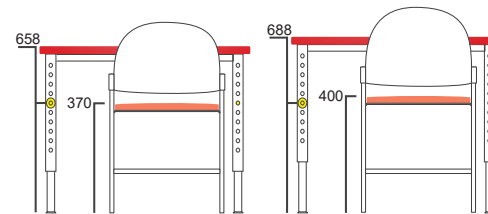

Adjustable Square 40

Cylinder Size: 40mm x 40mm SHS
 Insert Size: 36mm x 36mm SHS
 Table Height: 520mm to 790mm
 Counter Height: 660mm to 1020mm

Square 40 Table

Square 40 Counter

Adjustable Round 42

Cylinder Size: 42mm Dia RHS
 Insert Size: 38mm Dia RHS
 Table Height: 520mm to 790mm
 Counter Height: 660mm to 1020mm

Round 42 Table

Round 42 Counter

Table Height Guide

To ensure that your collaborative table is correctly sized for your customers, we have included a height diagram which outlines the required table and chair height for each school grade. The following table diagrams are in reference to the **Code 40 Adjustable Height** leg with an 18mm Top.

Size Category 1

Age: 4-6
Table Height: 538-568
Chair Height: 300-330

Size Category 2

Age: 6-8
Table Height: 598-628
Chair Height: 340-360

Size Category 3

Age: 8-11
Table Height: 658-688
Chair Height: 370-400

Size Category 4

Age: 11-14
Table Height: 718-748
Chair Height: 420-450

Size Category 5

Age: 14-18
Table Height: 778-808
Chair Height: 450-480

The above diagrams are based off the European Furniture Standards BS EN 1729