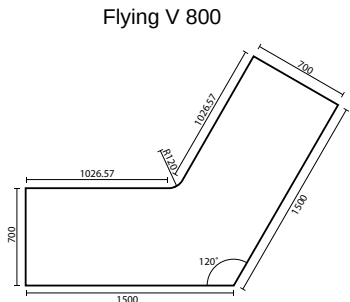

Table Frame Only

		Frame
ECL 50 12 F	Eclipse 1200 w/50mm Round	$154.00
ECL 38 12 F	Eclipse 1200 w/38mm Round	$154.00
ECL 32 12 F	Eclipse 1200 w/32mm Square	$146.00
ECL 40 12 F	Eclipse 1200 w/40mm Square Adj	$194.00
ECL 42 12 F	Eclipse 1200 w/42mm Round Adj	$204.00

ECL 50 90 F	Eclipse 900 w/50mm Round	$147.00
ECL 38 90 F	Eclipse 900 w/38mm Round	$147.00
ECL 32 90 F	Eclipse 900 w/32mm Square	$138.00
ECL 40 90 F	Eclipse 900 w/40mm Square Adj	$187.00
ECL 42 90 F	Eclipse 900 w/42mm Round Adj	$197.00

Flying V Table

18mm Melamine Top

		Standard	Extended
FLY 50 15 70 18	Flying V 1500 w/50mm Round	$679.00	$702.00
FLY 38 15 70 18	Flying V 1500 w/38mm Round	$679.00	$702.00
FLY 32 15 70 18	Flying V 1500 w/32mm Square	$667.00	$690.00
FLY 40 15 70 18	Flying V 1500 w/40mm Square Adj	$729.00	$752.00
FLY 42 15 70 18	Flying V 1500 w/42mm Round Adj	$742.00	$765.00

25mm Melamine Top

		Standard	Extended
FLY 50 15 70 25	Flying V 1500 w/50mm Round	$726.00	$751.00
FLY 38 15 70 25	Flying V 1500 w/38mm Round	$726.00	$751.00
FLY 32 15 70 25	Flying V 1500 w/32mm Square	$713.00	$738.00
FLY 40 15 70 25	Flying V 1500 w/40mm Square Adj	$776.00	$801.00
FLY 42 15 70 25	Flying V 1500 w/42mm Round Adj	$788.00	$814.00

Table Frame Only

		Frame
FLY 50 15 70 F	Flying V 1500 w/50mm Round	$216.00
FLY 38 15 70 F	Flying V 1500 w/38mm Round	$216.00
FLY 32 15 70 F	Flying V 1500 w/32mm Square	$203.00
FLY 40 15 70 F	Flying V 1500 w/40mm Square Adj	$266.00
FLY 42 15 70 F	Flying V 1500 w/42mm Round Adj	$278.00

Optional Extras	Add
Add set up charge for non-standard sizes	$40.00
Add top with radius corners	$50.00
Add extra fixed height. Maximum 1100mm	$40.00
Add extra adjustable height. Maximum 1020mm	$45.00
Add Castors (Per Leg)	$15.00
Add Wheels (Per Leg)	$25.00
Levelling Feet (Per Leg)	$7.00

Eclipse & Flying V

EDUCATION PRICELIST RED MAR 2026 V3
www.maticfurniture.com.au

Minimum Order Applies! A surcharge will be incurred if the total cost of Melamine is less than $150
Terms: Add 10% GST to all of the above prices, net 30 days.
Delivery: F.I.S Sydney Metropolitan, F.O.B Country.