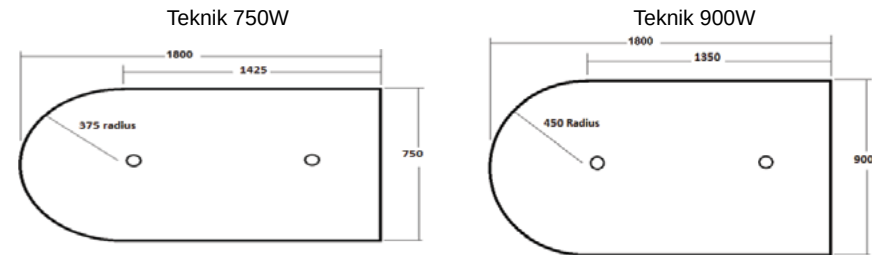

Teknik Table 900W

18mm Melamine Top		Standard	Extended
TEK 50 18 90 18	1800 x 900 w/50mm Round	$388.00	$396.00
TEK 38 18 90 18	1800 x 900 w/38mm Round	$388.00	$396.00
TEK 32 18 90 18	1800 x 900 w/32mm Square	$370.00	$378.00
TEK 40 18 90 18	1800 x 900 w/40mm Square Adj	$428.00	$436.00
TEK 42 18 90 18	1800 x 900 w/42mm Round Adj	$438.00	$446.00
25mm Melamine Top		Standard	Extended
TEK 50 18 90 25	1800 x 900 w/50mm Round	$405.00	$414.00
TEK 38 18 90 25	1800 x 900 w/38mm Round	$405.00	$414.00
TEK 32 18 90 25	1800 x 900 w/32mm Square	$387.00	$396.00
TEK 40 18 90 25	1800 x 900 w/40mm Square Adj	$445.00	$454.00
TEK 42 18 90 25	1800 x 900 w/42mm Round Adj	$455.00	$464.00
Table Frame Only		Frame	
TEK 50 18 90 F	1800 x 900 w/50mm Round	$218.00	
TEK 38 18 90 F	1800 x 900 w/38mm Round	$218.00	
TEK 32 18 90 F	1800 x 900 w/32mm Square	$200.00	
TEK 40 18 90 F	1800 x 900 w/40mm Square Adj	$258.00	
TEK 42 18 90 F	1800 x 900 w/42mm Round Adj	$268.00	

Concave Table

Code	Dimensions	Price
CON 38 17 11 18	1380mm Radius Concave Table With 18mm Top	$1,029.00
CON 38 17 11 F	1380mm Radius Concave Frame	$789.00

Optional Extras	Add
Add set up charge for non-standard sizes	$40.00
Add top with radius corners	$50.00
Add extra fixed height. Maximum 1100mm	$40.00
Add extra adjustable height. Maximum 1020mm	$45.00
Add Castors (Per Leg)	$15.00
Add Wheels (Per Leg)	$25.00
Levelling Feet (Per Leg)	$7.00

Teknik & Concave

EDUCATION PRICELIST RED MAR 2026 V3
www.maticfurniture.com.au