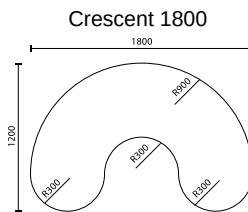

Kelso Table With Powder Coated Base

		PC
KEL 60 32 18	600mm x 623H w/31.8mm Tube	$230.00
KEL 60 32 25	600mm x 630H w/31.8mm Tube	$240.00
Chrome		
KEL 60 32 18 C	600mm x 623H w/31.8mm Chrome Tube	$281.00
KEL 60 32 25 C	600mm x 630H w/31.8mm Chrome Tube	$291.00
Frame		
KEL 60 32 F	Frame to suit 600mm w/31.8mm Tube	$132.00
KEL 60 32 F C	Chrome Frame to suit 600mm w/31.8mm Tube	$183.00

Eva Laptop Table

EVA 600 25 TW	Eva Table 600H With 25mm Titanium White Top	$208.00
EVA TOP 25 TW	Eva Titanium 25mm Titanium White Top Only	$49.00
EV 600 B	Eva Base 600H Base Only	$159.00

SCIT Folding Tables

SEC 75 45 18	SEC 755 x 455 With 5mm Radius Corners	$175.00
SEC 75 45 25	SEC 755 x 455 With 5mm Radius Corners	$181.00
SEC F	SEC Folding Table Frame Only	$95.00

Pedestal Student Including Levelling Feet

PDE 65 60 18	Pedestal Student Table 650x600x18mm	$150.00
PDE 65 60 F	Pedestal Student Table Frame Only	$122.00
PDE ADD DRAWER	Add Drawer to Student Pedestal Table	$28.00

Tables Size and Thickness Requires Modification To trolleys

Optional Extras

	Add
Add set up charge for non-standard sizes	$40.00
Add top with radius corners	$50.00
Add extra fixed height. Maximum 1100mm	$40.00
Add extra adjustable height. Maximum 1020mm	$45.00
Add Castors (Per Leg)	$15.00
Add Wheels (Per Leg)	$25.00
Levelling Feet (Per Leg)	$7.00

Crescent, Exam & Laptop

EDUCATION PRICELIST RED MAR 2026 V3
www.maticfurniture.com.au