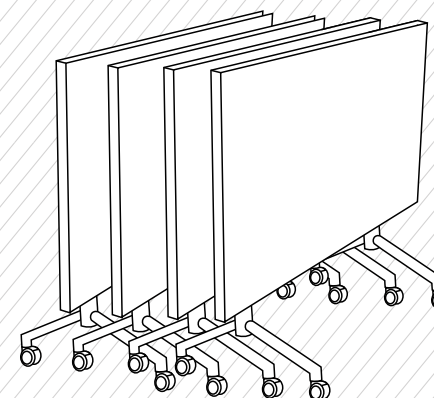

MATIC
Furniture Pty Ltd Australia

Table of Contents >>

Collaborative Tables

Standard Tables

50 x 50mm Legs & Rails; Linished Frames, Including Adjustable Feet

50 x 50mm Legs & Rails; Linished Frames, Including Stainless Steel Finish

31.8 x 31.8mm Legs, 31.8 x 12.8mm Railings

31.8 x 31.8mm Legs, 35 x 19mm Railings

50mm Round Legs, 35 x 19mm Railings

50mm Round Legs, 35 x 19mm Railings

31.8 x 31.8mm Legs, 35 x 19mm Railings with lockable drawers

50mm Round Legs, 35 x 19mm Railings

50 x 50mm Legs & Rails; Linished Frames, Trexwood Slat Top

50 x 50mm Legs & Rails; Linished Frames, Trexwood Slat Top

38 x 38mm Legs & Rails; Linished Frames, Including Adjustable Feet