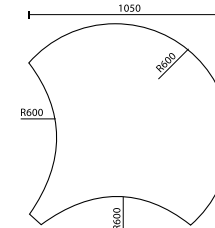

Spade 1200

Optional Extras

	Add
Add set up charge for non-standard sizes	$40.00
Add top with radius corners	$50.00
Add extra fixed height. Maximum 1100mm	$40.00
Add extra adjustable height. Maximum 1020mm	$45.00
Add Castors (Per Leg)	$15.00
Add Wheels (Per Leg)	$25.00
Levelling Feet (Per Leg)	$7.00