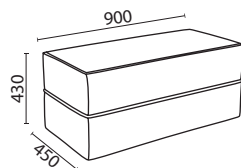

Drum Ottoman

OTT DRUM 45 43

400 x 450D x 430Hmm

White (1.7M)	\$218.00
A	\$244.00
B	\$252.00
C	\$262.00
D	\$296.00

Pricing Conditions

Price A: Invite House Fabrics (Black, Charcoal, Navy, Burgundy, Pacific Blue, Flame)