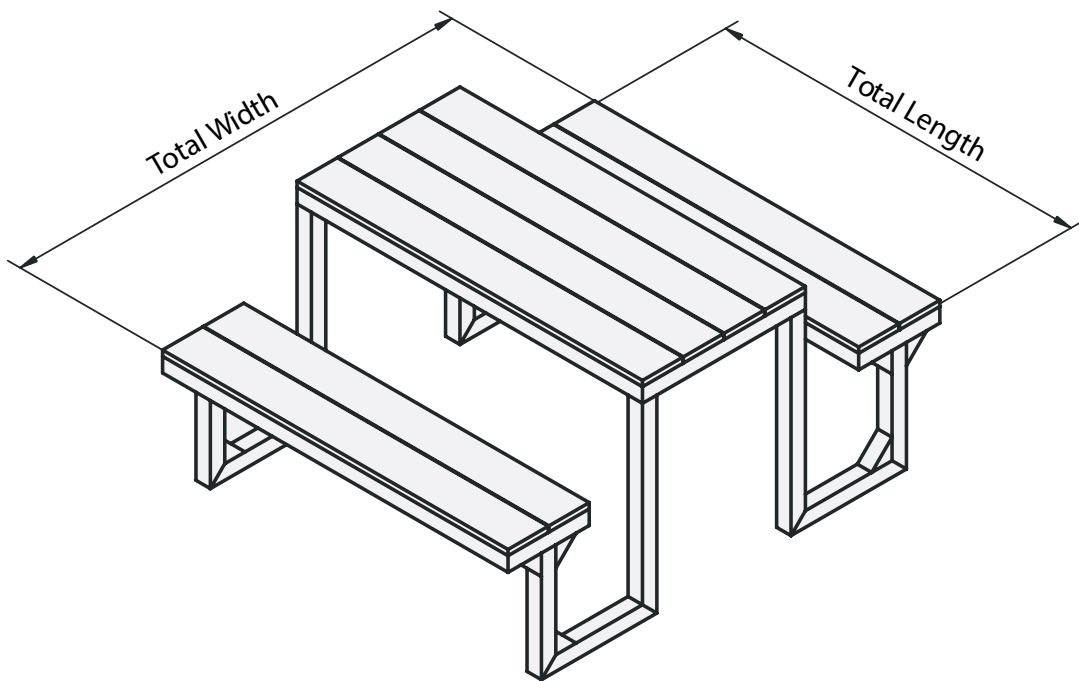

Outback Stainless Steel Table Frames are only available in powder coated colours

Outback Stainless Trex

EDUCATION PRICELIST RED MAR 2026 V3
www.maticfurniture.com.au

Outback Garden Bench Sets

Code	Total Dimensions	Table Dimensions	Bench Dimensions	Frame Only	Complete Table
OGB 50 12 15 TX	1200 x 1500 x 730Hmm	1200 x 566 x 730Hmm	1200 x 282 x 450Hmm	\$1,856.00	\$2,313.00