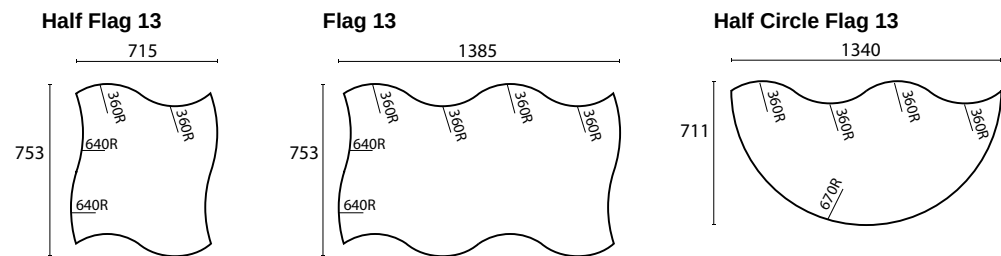

Half Flag 13 Table

18mm Melamine Top		Standard	Extended
FLA 50 13 18 H	Half Flag 13 w/50mm Round	$255.00	$260.00
FLA 38 13 18 H	Half Flag 13 w/38mm Round	$255.00	$260.00
FLA 32 13 18 H	Half Flag 13 w/32mm Square	$238.00	$243.00
FLA 40 13 18 H	Half Flag 13 w/40mm Square Adj	$295.00	$300.00
FLA 42 13 18 H	Half Flag 13 w/42mm Round Adj	$305.00	$310.00
25mm Melamine Top		Standard	Extended
FLA 50 13 25 H	Half Flag 13 w/50mm Round	$265.00	$270.00
FLA 38 13 25 H	Half Flag 13 w/38mm Round	$265.00	$270.00
FLA 32 13 25 H	Half Flag 13 w/32mm Square	$248.00	$253.00
FLA 40 13 25 H	Half Flag 13 w/40mm Square Adj	$305.00	$310.00
FLA 42 13 25 H	Half Flag 13 w/42mm Round Adj	$315.00	$320.00
Table Frame Only		Frame	
FLA 50 13 F H	Half Flag 13 w/50mm Round	$157.00	
FLA 38 13 F H	Half Flag 13 w/38mm Round	$157.00	
FLA 32 13 F H	Half Flag 13 w/32mm Square	$140.00	
FLA 40 13 F H	Half Flag 13 w/40mm Square Adj	$197.00	
FLA 42 13 F H	Half Flag 13 w/42mm Round Adj	$207.00	

Optional Extras	Add
Add set up charge for non-standard sizes	$40.00
Add top with radius corners	$50.00
Add extra fixed height. Maximum 1100mm	$40.00
Add extra adjustable height. Maximum 1020mm	$45.00
Add Castors (Per Leg)	$15.00
Add Wheels (Per Leg)	$25.00
Levelling Feet (Per Leg)	$7.00

Flag 13 Range