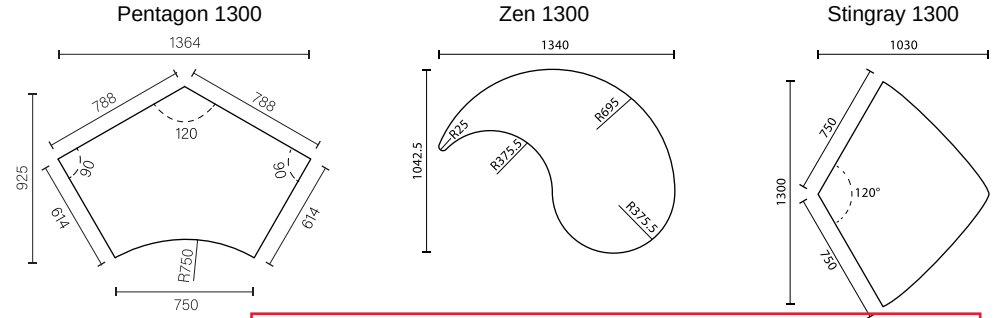

25mm Melamine Top		Standard	Extended
STI 50 13 25	Stingray 1300 w/50mm Round	$400.00	$412.00
STI 38 13 25	Stingray 1300 w/38mm Round	$400.00	$412.00
STI 32 13 25	Stingray 1300 w/32mm Square	$380.00	$391.00
STI 40 13 25	Stingray 1300 w/40mm Square Adj	$440.00	$452.00
STI 42 13 25	Stingray 1300 w/42mm Round Adj	$450.00	$462.00

Table Frame Only		Frame
STI 50 13 F	Stingray 1300 w/50mm Round	$178.00
STI 38 13 F	Stingray 1300 w/38mm Round	$178.00
STI 32 13 F	Stingray 1300 w/32mm Square	$158.00
STI 40 13 F	Stingray 1300 w/40mm Square Adj	$218.00
STI 42 13 F	Stingray 1300 w/42mm Round Adj	$228.00

Zen Table

18mm Melamine Top		Standard	Extended
ZEN 50 13 18	Zen 1300 w/50mm Round	$314.00	$322.00
ZEN 38 13 18	Zen 1300 w/38mm Round	$314.00	$322.00
ZEN 32 13 18	Zen 1300 w/32mm Square	$295.00	$302.00
ZEN 40 13 18	Zen 1300 w/40mm Square Adj	$354.00	$362.00
ZEN 42 13 18	Zen 1300 w/42mm Round Adj	$364.00	$372.00

25mm Melamine Top		Standard	Extended
ZEN 50 13 25	Zen 1300 w/50mm Round	$329.00	$337.00
ZEN 38 13 25	Zen 1300 w/38mm Round	$329.00	$337.00
ZEN 32 13 25	Zen 1300 w/32mm Square	$309.00	$317.00
ZEN 40 13 25	Zen 1300 w/40mm Square Adj	$369.00	$377.00
ZEN 42 13 25	Zen 1300 w/42mm Round Adj	$379.00	$387.00

Table Frame Only		Frame
ZEN 50 13 F	Zen 1300 w/50mm Round	$168.00
ZEN 38 13 F	Zen 1300 w/38mm Round	$168.00
ZEN 32 13 F	Zen 1300 w/32mm Square	$149.00
ZEN 40 13 F	Zen 1300 w/40mm Square Adj	$208.00
ZEN 42 13 F	Zen 1300 w/42mm Round Adj	$218.00

Optional Extras	Add
Add set up charge for non-standard sizes	$40.00
Add top with radius corners	$50.00
Add extra fixed height. Maximum 1100mm	$40.00
Add extra adjustable height. Maximum 1020mm	$45.00
Add Castors (Per Leg)	$15.00
Add Wheels (Per Leg)	$25.00
Levelling Feet (Per Leg)	$7.00

Pentagon, Stingray & Zen

EDUCATION PRICELIST RED MAR 2026 V3
www.maticfurniture.com.au

Minimum Order Applies! A surcharge will be incurred if the total cost of Melamine is less than $150
Terms: Add 10% GST to all of the above prices, net 30 days.
Delivery: F.I.S Sydney Metropolitan, F.O.B Country.