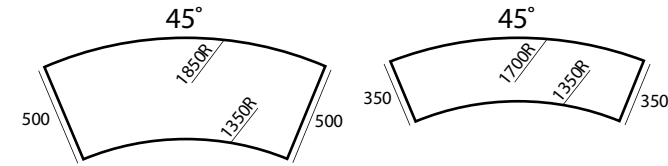

Astra Roundhouse 27er