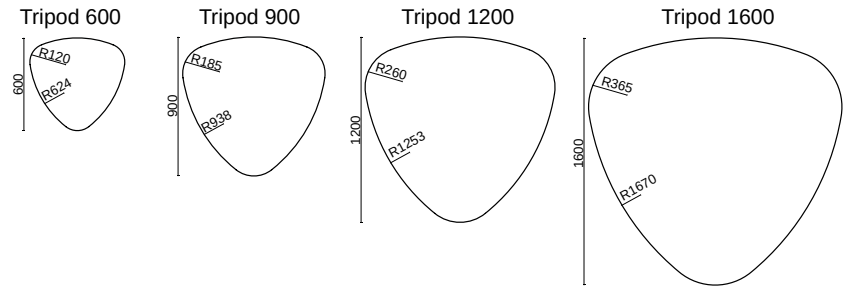

TRI 50 90 25	900mm w/50mm Round	$324.00	$334.00
TRI 38 90 25	900mm w/38mm Round	$324.00	$334.00
TRI 32 90 25	900mm w/32mm Square	$315.00	$324.00
TRI 40 90 25	900mm w/40mm Square Adj	$354.00	$364.00
TRI 42 90 25	900mm w/42mm Round Adj	$362.00	$371.00

TRI 50 60 25	600mm w/50mm Round	$251.00	$257.00
TRI 38 60 25	600mm w/38mm Round	$251.00	$257.00
TRI 32 60 25	600mm w/32mm Square	$234.00	$240.00
TRI 40 60 25	600mm w/40mm Square Adj	$281.00	$287.00
TRI 42 60 25	600mm w/42mm Round Adj	$288.00	$295.00

Table Frame Only

		Frame
TRI 50 16 F	1600mm w/50mm Round	$164.00
TRI 38 16 F	1600mm w/38mm Round	$164.00
TRI 32 16 F	1600mm w/32mm Square	$154.00
TRI 40 16 F	1600mm w/40mm Square Adj	$194.00
TRI 42 16 F	1600mm w/42mm Round Adj	$202.00

TRI 50 12 F	1200mm w/50mm Round	$143.00
TRI 38 12 F	1200mm w/38mm Round	$143.00
TRI 32 12 F	1200mm w/32mm Square	$133.00
TRI 40 12 F	1200mm w/40mm Square Adj	$173.00
TRI 42 12 F	1200mm w/42mm Round Adj	$180.00

TRI 50 90 F	900mm w/50mm Round	$137.00
TRI 38 90 F	900mm w/38mm Round	$137.00
TRI 32 90 F	900mm w/32mm Square	$127.00
TRI 40 90 F	900mm w/40mm Square Adj	$167.00
TRI 42 90 F	900mm w/42mm Round Adj	$174.00

TRI 50 60 F	600mm w/50mm Round	$130.00
TRI 38 60 F	600mm w/38mm Round	$130.00
TRI 32 60 F	600mm w/32mm Square	$113.00
TRI 40 60 F	600mm w/40mm Square Adj	$160.00
TRI 42 60 F	600mm w/42mm Round Adj	$168.00

Optional Extras	Add
Add set up charge for non-standard sizes	$40.00
Add top with radius corners	$50.00
Add extra fixed height. Maximum 1100mm	$40.00
Add extra adjustable height. Maximum 1020mm	$45.00
Add Castors (Per Leg)	$15.00
Add Wheels (Per Leg)	$25.00
Levelling Feet (Per Leg)	$7.00

Tripod Table

EDUCATION PRICELIST RED MAR 2026 V3
www.maticfurniture.com.au

TRIPOD TABLE

Minimum Order Applies! A surcharge will be incurred if the total cost of Melamine is less than $150
Terms: Add 10% GST to all of the above prices, net 30 days.
Delivery: F.I.S Sydney Metropolitan, F.O.B Country.