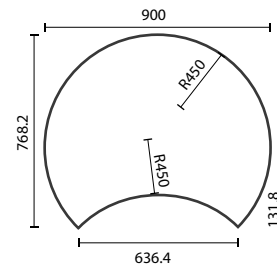

Table Frame Only		Frame
APP 50 12 F	Apple 1200 w/50mm Round	$152.00
APP 38 12 F	Apple 1200 w/38mm Round	$152.00
APP 32 12 F	Apple 1200 w/32mm Square	$141.00
APP 40 12 F	Apple 1200 w/40mm Square Adj	$192.00
APP 42 12 F	Apple 1200 w/42mm Round Adj	$202.00

APP 50 90 F	Apple 900 w/50mm Round	$145.00
APP 38 90 F	Apple 900 w/38mm Round	$145.00
APP 32 90 F	Apple 900 w/32mm Square	$135.00
APP 40 90 F	Apple 900 w/40mm Square Adj	$185.00
APP 42 90 F	Apple 900 w/42mm Round Adj	$195.00

Truss Table

18mm Melamine Top		Standard	Extended
TRU 50 80 18	Truss 800 w/50mm Round	$267.00	$273.00
TRU 38 80 18	Truss 800 w/38mm Round	$267.00	$273.00
TRU 32 80 18	Truss 800 w/32mm Square	$259.00	$265.00
TRU 40 80 18	Truss 800 w/40mm Square Adj	$297.00	$303.00
TRU 42 80 18	Truss 800 w/42mm Round Adj	$304.00	$310.00

25mm Melamine Top		Standard	Extended
TRU 50 80 25	Truss 800 w/50mm Round	$279.00	$285.00
TRU 38 80 25	Truss 800 w/38mm Round	$279.00	$285.00
TRU 32 80 25	Truss 800 w/32mm Square	$271.00	$277.00
TRU 40 80 25	Truss 800 w/40mm Square Adj	$309.00	$315.00
TRU 42 80 25	Truss 800 w/42mm Round Adj	$316.00	$322.00

Table Frame Only		Frame
TRU 50 80 F	Truss 800 w/50mm Round	$150.00
TRU 38 80 F	Truss 800 w/38mm Round	$150.00
TRU 32 80 F	Truss 800 w/32mm Square	$143.00
TRU 40 80 F	Truss 800 w/40mm Square Adj	$180.00
TRU 42 80 F	Truss 800 w/42mm Round Adj	$188.00

Apple 900