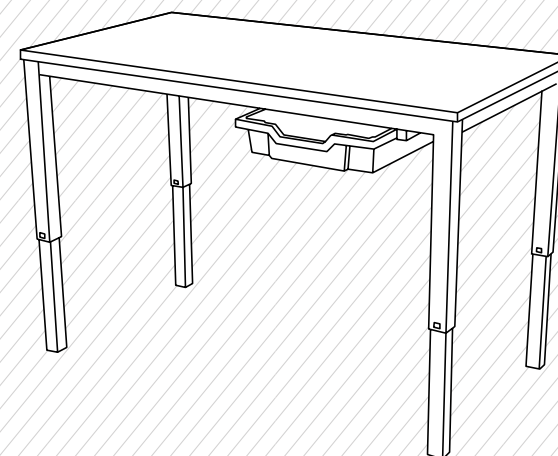

MATIC
Furniture Pty Ltd Australia

Table of Contents >>

Collaborative Tables

Standard Tables

50 x 50mm Legs & Rails; Linished Frames, Including Adjustable Feet

50 x 50mm Legs & Rails; Linished Frames, Including Stainless Steel Finish

31.8 x 31.8mm Legs, 31.8 x 12.8mm Railings

31.8 x 31.8mm Legs, 35 x 19mm Railings

50mm Round Legs, 35 x 19mm Railings

50mm Round Legs, 35 x 19mm Railings

31.8 x 31.8mm Legs, 35 x 19mm Railings with lockable drawers

50mm Round Legs, 35 x 19mm Railings

50 x 50mm Legs & Rails; Linished Frames, Trexwood Slat Top

50 x 50mm Legs & Rails; Linished Frames, Trexwood Slat Top

38 x 38mm Legs & Rails; Linished Frames, Including Adjustable Feet