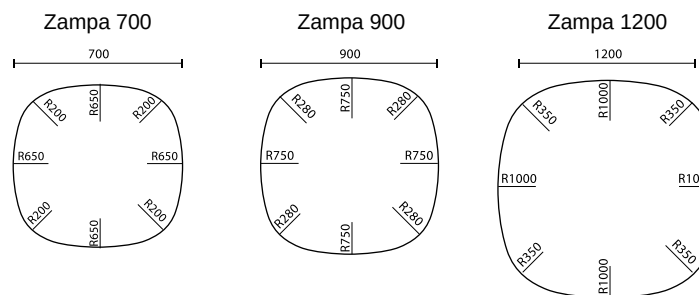

ZAM 50 90 F	Zampa 900 w/50mm Round	$150.00
ZAM 38 90 F	Zampa 900 w/38mm Round	$150.00
ZAM 32 90 F	Zampa 900 w/32mm Square	$140.00
ZAM 40 90 F	Zampa 900 w/40mm Square Adj	$190.00
ZAM 42 90 F	Zampa 900 w/42mm Round Adj	$200.00

ZAM 50 70 F	Zampa 700 w/50mm Round	$143.00
ZAM 38 70 F	Zampa 700 w/38mm Round	$143.00
ZAM 32 70 F	Zampa 700 w/32mm Square	$124.00
ZAM 40 70 F	Zampa 700 w/40mm Square Adj	$183.00
ZAM 42 70 F	Zampa 700 w/42mm Round Adj	$193.00

25mm Melamine Top

		Standard	Extended
ZAM 50 12 25	Zampa 1200 w/50mm Round	$345.00	$354.00
ZAM 38 12 25	Zampa 1200 w/38mm Round	$345.00	$354.00
ZAM 32 12 25	Zampa 1200 w/32mm Square	$336.00	$345.00
ZAM 40 12 25	Zampa 1200 w/40mm Square Adj	$385.00	$394.00
ZAM 42 12 25	Zampa 1200 w/42mm Round Adj	$395.00	$404.00

ZAM 50 90 25	Zampa 900 w/50mm Round	$271.00	$277.00
ZAM 38 90 25	Zampa 900 w/38mm Round	$271.00	$277.00
ZAM 32 90 25	Zampa 900 w/32mm Square	$261.00	$267.00
ZAM 40 90 25	Zampa 900 w/40mm Square Adj	$311.00	$317.00
ZAM 42 90 25	Zampa 900 w/42mm Round Adj	$321.00	$327.00

ZAM 50 70 25	Zampa 700 w/50mm Round	$253.00	$259.00
ZAM 38 70 25	Zampa 700 w/38mm Round	$253.00	$259.00
ZAM 32 70 25	Zampa 700 w/32mm Square	$234.00	$240.00
ZAM 40 70 25	Zampa 700 w/40mm Square Adj	$293.00	$299.00
ZAM 42 70 25	Zampa 700 w/42mm Round Adj	$303.00	$309.00

Optional Extras	Add
Add set up charge for non-standard sizes	$40.00
Add top with radius corners	$50.00
Add extra fixed height. Maximum 1100mm	$40.00
Add extra adjustable height. Maximum 1020mm	$45.00
Add Castors (Per Leg)	$15.00
Add Wheels (Per Leg)	$25.00
Levelling Feet (Per Leg)	$7.00

Z
A
M
P
A

R
A
N
G
E

Zampa Range

EDUCATION PRICELIST RED MAR 2026 V3
www.maticfurniture.com.au