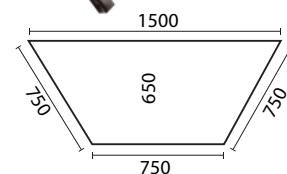

Optional Extras	Add
Add set up charge for non-standard sizes	$40.00
Add top with radius corners	$50.00
Add extra fixed height. Maximum 1100mm	$40.00
Add Castors (Per Leg)	$15.00
Add Wheels (Per Leg)	$25.00
Levelling Feet (Per Leg)	$7.00
Braces	
Add "H" or "U" Brace - Up to 1800mm	$150.00
Add "O" Brace - Up to 1800mm	$180.00