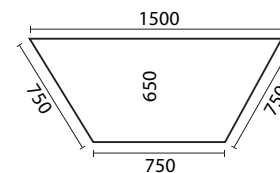

Trapezium 1500