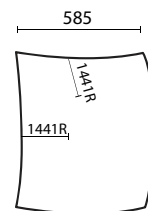

Half Flag 12