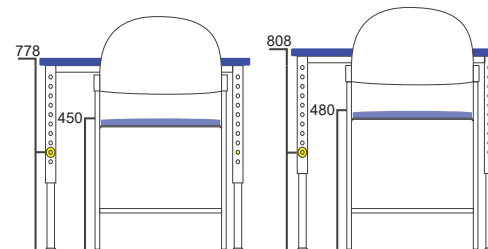

Adjustable Square 40

Cylinder Size: 40mm x 40mm SHS
 Insert Size: 36mm x 36mm SHS
 Table Height: 520mm to 790mm
 Counter Height: 660mm to 1020mm

Square 40 Table

Square 40 Counter

Adjustable Round 42

Cylinder Size: 42mm Dia RHS
 Insert Size: 38mm Dia RHS
 Table Height: 520mm to 790mm
 Counter Height: 660mm to 1020mm

Round 42 Table

Round 42 Counter

Table Height Guide

To ensure that your collaborative table is correctly sized for your customers, we have included a height diagram which outlines the required table and chair height for each school grade. The following table diagrams are in reference to the **Code 40 Adjustable Height** leg with an 18mm Top.

Size Category 1

Age: 4-6
Table Height: 538-568
Chair Height: 300-330

Size Category 2

Age: 6-8
Table Height: 598-628
Chair Height: 340-360

Size Category 3

Age: 8-11
Table Height: 658-688
Chair Height: 370-400

Size Category 4

Age: 11-14
Table Height: 718-748
Chair Height: 420-450

Size Category 5

Age: 14-18
Table Height: 778-808
Chair Height: 450-480

The above diagrams are based off the European Furniture Standards BS EN 1729