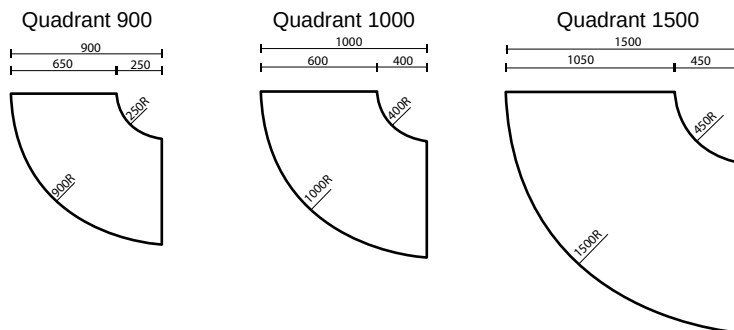

QUA 50 10 40 F	Quadrant 1000 w/50mm Round	$186.00
QUA 38 10 40 F	Quadrant 1000 w/38mm Round	$186.00
QUA 32 10 40 F	Quadrant 1000 w/32mm Square	$176.00
QUA 40 10 40 F	Quadrant 1000 w/40mm Square Adj	$236.00
QUA 42 10 40 F	Quadrant 1000 w/42mm Round Adj	$249.00

QUA 50 90 25 18	Quadrant 900 w/50mm Round	$303.00	$309.00
QUA 38 90 25 18	Quadrant 900 w/38mm Round	$303.00	$309.00
QUA 32 90 25 18	Quadrant 900 w/32mm Square	$295.00	$301.00
QUA 40 90 25 18	Quadrant 900 w/40mm Square Adj	$353.00	$359.00
QUA 42 90 25 18	Quadrant 900 w/42mm Round Adj	$366.00	$372.00

QUA 50 90 25 F	Quadrant 900 w/50mm Round	$181.00
QUA 38 90 25 F	Quadrant 900 w/38mm Round	$181.00
QUA 32 90 25 F	Quadrant 900 w/32mm Square	$173.00
QUA 40 90 25 F	Quadrant 900 w/40mm Square Adj	$231.00
QUA 42 90 25 F	Quadrant 900 w/42mm Round Adj	$243.00

25mm Melamine Top

		Standard	Extended
QUA 50 15 45 25	Quadrant 1500 w/50mm Round	$583.00	$602.00
QUA 38 15 45 25	Quadrant 1500 w/38mm Round	$583.00	$602.00
QUA 32 15 45 25	Quadrant 1500 w/32mm Square	$572.00	$591.00
QUA 40 15 45 25	Quadrant 1500 w/40mm Square Adj	$633.00	$652.00
QUA 42 15 45 25	Quadrant 1500 w/42mm Round Adj	$645.00	$665.00

QUA 50 10 40 25	Quadrant 1000 w/50mm Round	$401.00	$412.00
QUA 38 10 40 25	Quadrant 1000 w/38mm Round	$401.00	$412.00
QUA 32 10 40 25	Quadrant 1000 w/32mm Square	$391.00	$401.00
QUA 40 10 40 25	Quadrant 1000 w/40mm Square Adj	$451.00	$462.00
QUA 42 10 40 25	Quadrant 1000 w/42mm Round Adj	$464.00	$474.00

QUA 50 90 25 25	Quadrant 900 w/50mm Round	$315.00	$322.00
QUA 38 90 25 25	Quadrant 900 w/38mm Round	$315.00	$322.00
QUA 32 90 25 25	Quadrant 900 w/32mm Square	$308.00	$314.00
QUA 40 90 25 25	Quadrant 900 w/40mm Square Adj	$365.00	$372.00
QUA 42 90 25 25	Quadrant 900 w/42mm Round Adj	$378.00	$385.00

Optional Extras	Add
Add set up charge for non-standard sizes	$40.00
Add top with radius corners	$50.00
Add extra fixed height. Maximum 1100mm	$40.00
Add extra adjustable height. Maximum 1020mm	$45.00
Add Castors (Per Leg)	$15.00
Add Wheels (Per Leg)	$25.00
Levelling Feet (Per Leg)	$7.00

Quadrant Range

EDUCATION PRICELIST RED MAR 2026 V3
www.maticfurniture.com.au

Minimum Order Applies! A surcharge will be incurred if the total cost of Melamine is less than $150
Terms: Add 10% GST to all of the above prices, net 30 days.
Delivery: F.I.S Sydney Metropolitan, F.O.B Country.