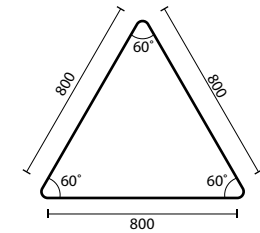

Truss 800

Optional Extras	Add
Add set up charge for non-standard sizes	$40.00
Add top with radius corners	$50.00
Add extra fixed height. Maximum 1100mm	$40.00
Add extra adjustable height. Maximum 1020mm	$45.00
Add Castors (Per Leg)	$15.00
Add Wheels (Per Leg)	$25.00
Levelling Feet (Per Leg)	$7.00