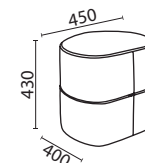

Drum Ottoman

OTT DRUM 45 43

400 x 450D x 430Hmm

White (1.7M)	\$218.00
A	\$244.00
B	\$252.00
C	\$262.00
D	\$296.00

Pricing Conditions

Price A: Invite House Fabrics (Black, Charcoal, Navy, Burgundy, Pacific Blue, Flame)