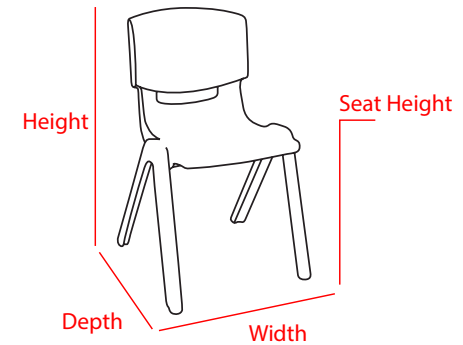

Campus Student Chair

Code	Price	Seat Height	Height	Depth	Width
CAM 46	$42.00	460	800	520	485
CAM 30	$31.00	300	550	380	360

Stocked sizes are 460 and 300mm high in charcoal and blue.
All other colours and sizes are indent only

Stocked Colours