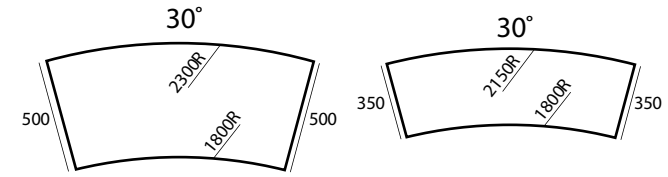

Astra Roundhouse Bench Unit

Astra Roundhouse With 18mm

		Standard
AST 36 ER 500 18	500W x 900Hmm Curved Roundhouse 36 Bench x 18mm	$360.00
AST 36 ER 350 18	350W x 900Hmm Curved Roundhouse 36 Bench x 18mm	$318.00
AST 27 ER 500 18	500W x 900Hmm Curved Roundhouse 27 Bench x 18mm	$392.00
AST 27 ER 350 18	350W x 900Hmm Curved Roundhouse 27 Bench x 18mm	$349.00
AST ER 12 50 18	1200L x 500W x 900Hmm Straight Roundhouse Bench x 18mm	$268.00
AST ER 12 35 18	1200L x 350W x 900Hmm Straight Roundhouse Bench x 18mm	$263.00

Astra Roundhouse With 25mm

AST 36 ER 500 25	500W x 900Hmm Curved Roundhouse 36 Bench x 25mm	$370.00
AST 36 ER 350 25	350W x 900Hmm Curved Roundhouse 36 Bench x 25mm	$326.00
AST 27 ER 500 25	500W x 900Hmm Curved Roundhouse 27 Bench x 25mm	$402.00
AST 27 ER 350 25	350W x 900Hmm Curved Roundhouse 27 Bench x 25mm	$358.00
AST ER 12 50 25	1200L x 500W x 900Hmm Straight Roundhouse Bench x 25mm	$278.00
AST ER 12 35 25	1200L x 350W x 900Hmm Straight Roundhouse Bench x 25mm	$273.00

Astra Roundhouse Frame

AST 36 ER 500 F	500W x 900Hmm Curved Roundhouse 36 Bench Frame	$176.00
AST 36 ER 350 F	350W x 900Hmm Curved Roundhouse 36 Bench Frame	$166.00
AST 27 ER 500 F	500W x 900Hmm Curved Roundhouse 27 Bench Frame	$192.00
AST 27 ER 350 F	350W x 900Hmm Curved Roundhouse 27 Bench Frame	$182.00
AST ER 12 50 F	1200L x 500W x 900Hmm Straight Roundhouse Bench Frame	$165.00
AST ER 12 35 F	1200L x 350W x 900Hmm Straight Roundhouse Bench Frame	$160.00

Astra Roundhouse 36er