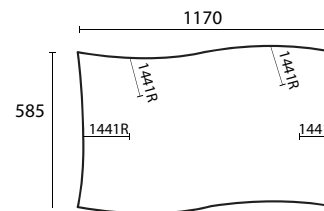

Flag 12 Table

18mm Melamine Top

		Standard	Extended
FLA 50 12 18	Flag 12 w/50mm Round	$275.00	$281.00
FLA 38 12 18	Flag 12 w/38mm Round	$275.00	$281.00
FLA 32 12 18	Flag 12 w/32mm Square	$259.00	$265.00
FLA 40 12 18	Flag 12 w/40mm Square Adj	$315.00	$321.00
FLA 42 12 18	Flag 12 w/42mm Round Adj	$325.00	$331.00

25mm Melamine Top

		Standard	Extended
FLA 50 12 25	Flag 12 w/50mm Round	$287.00	$294.00
FLA 38 12 25	Flag 12 w/38mm Round	$287.00	$294.00
FLA 32 12 25	Flag 12 w/32mm Square	$271.00	$278.00
FLA 40 12 25	Flag 12 w/40mm Square Adj	$327.00	$334.00
FLA 42 12 25	Flag 12 w/42mm Round Adj	$337.00	$344.00

Table Frame Only

		Frame
FLA 50 12 F	Flag 12 w/50mm Round	$152.00
FLA 38 12 F	Flag 12 w/38mm Round	$152.00
FLA 32 12 F	Flag 12 w/32mm Square	$137.00
FLA 40 12 F	Flag 12 w/40mm Square Adj	$192.00
FLA 42 12 F	Flag 12 w/42mm Round Adj	$202.00

Half 12 Half Circle

18mm Melamine Top

		Standard	Extended
FLA 50 12 18 HC	Half Circle Flag 12 w/50mm Round	$296.00	$302.00
FLA 38 12 18 HC	Half Circle Flag 12 w/38mm Round	$296.00	$302.00
FLA 32 12 18 HC	Half Circle Flag 12 w/32mm Square	$288.00	$295.00
FLA 40 12 18 HC	Half Circle Flag 12 w/40mm Square Adj	$336.00	$342.00
FLA 42 12 18 HC	Half Circle Flag 12 w/42mm Round Adj	$346.00	$352.00

25mm Melamine Top

		Standard	Extended
FLA 50 12 25 HC	Half Circle Flag 12 w/50mm Round	$309.00	$316.00
FLA 38 12 25 HC	Half Circle Flag 12 w/38mm Round	$309.00	$316.00
FLA 32 12 25 HC	Half Circle Flag 12 w/32mm Square	$301.00	$308.00
FLA 40 12 25 HC	Half Circle Flag 12 w/40mm Square Adj	$349.00	$356.00
FLA 42 12 25 HC	Half Circle Flag 12 w/42mm Round Adj	$359.00	$366.00

Table Frame Only